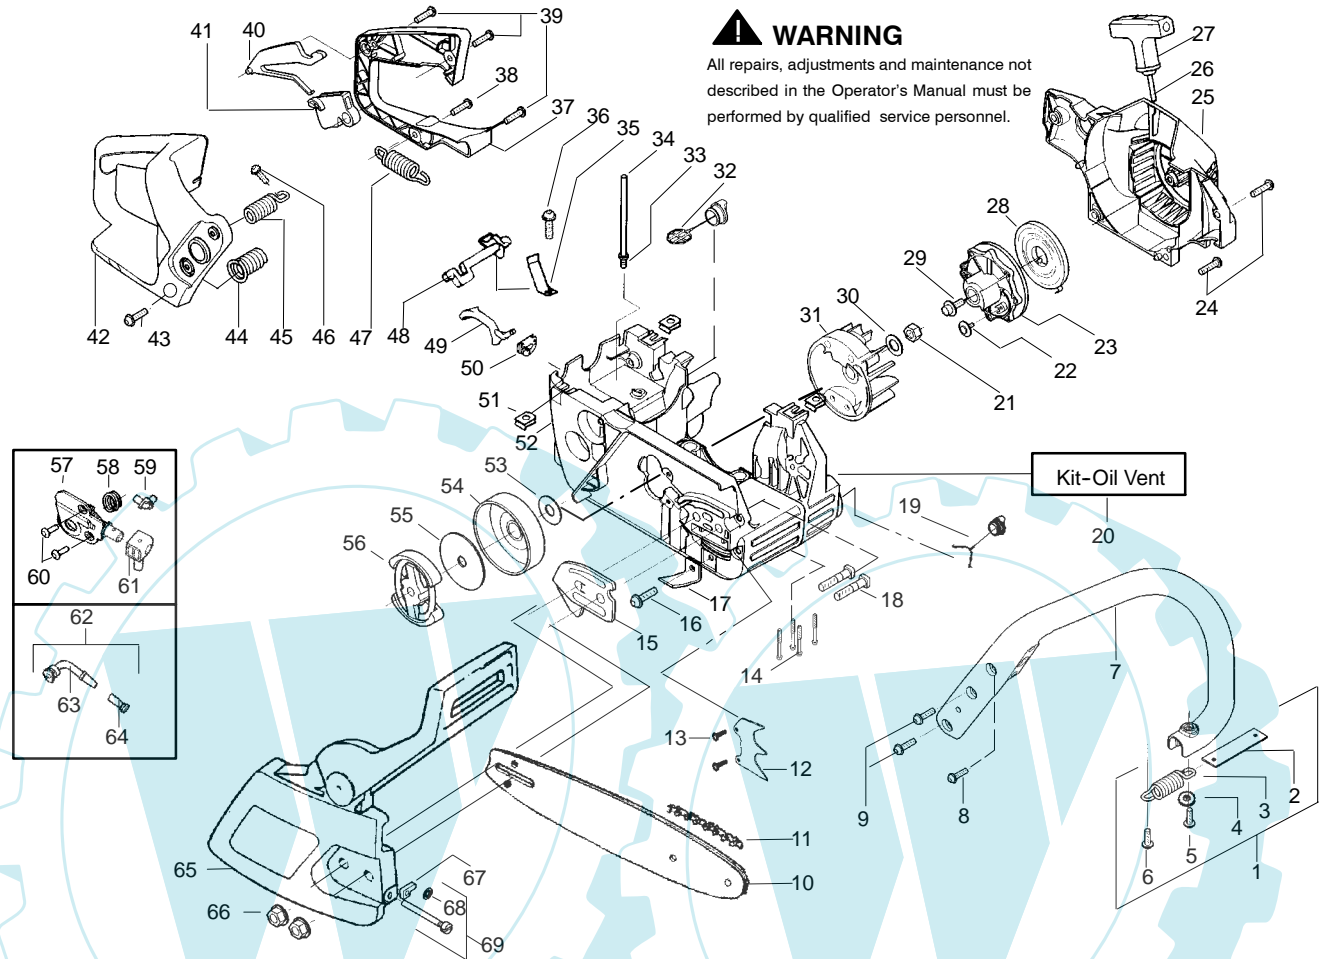

PARTS LIST NO. <b>530165089</b>		<b>McCULLOCH.® PARTS LIST</b>	CHAIN SAW MODEL(S) <b>MAC CAT 338</b>
DATE <b>1/07/05</b>	Replaces 530165089 - 08/27/04		<b>Note:</b> Illustration may differ from actual model due to design changes

↗ = NEW PART NUMBER FOR THIS IPL

★ = REFER TO THE SERVICE REFERENCE INDICATED FOR MORE INFORMATION. (LOCATED AT END OF IPL)

PARTS LIST NO. <b>530165089</b>		<b>McCULLOCH.® PARTS LIST</b>	CHAIN SAW MODEL(S) <b>MAC CAT 338</b>
DATE <b>1/07/05</b>	Replaces 530165089 - 08/27/04		NOTE: Illustration may differ from actual model due to design changes

✓ = NEW PART NUMBER FOR THIS IPL    ★ = REFER TO THE SERVICE REFERENCE INDICATED FOR MORE INFORMATION. (LOCATED AT END OF IPL)

PARTS LIST NO. <b>530165089</b>		<b>McCULLOCH.® PARTS LIST</b>	CHAIN SAW MODEL(S) <b>MAC CAT 338</b>
DATE <b>1/07/05</b>	Replaces 530165089 - 08/27/04		<b>Note:</b> Illustration may differ from actual model due to design changes