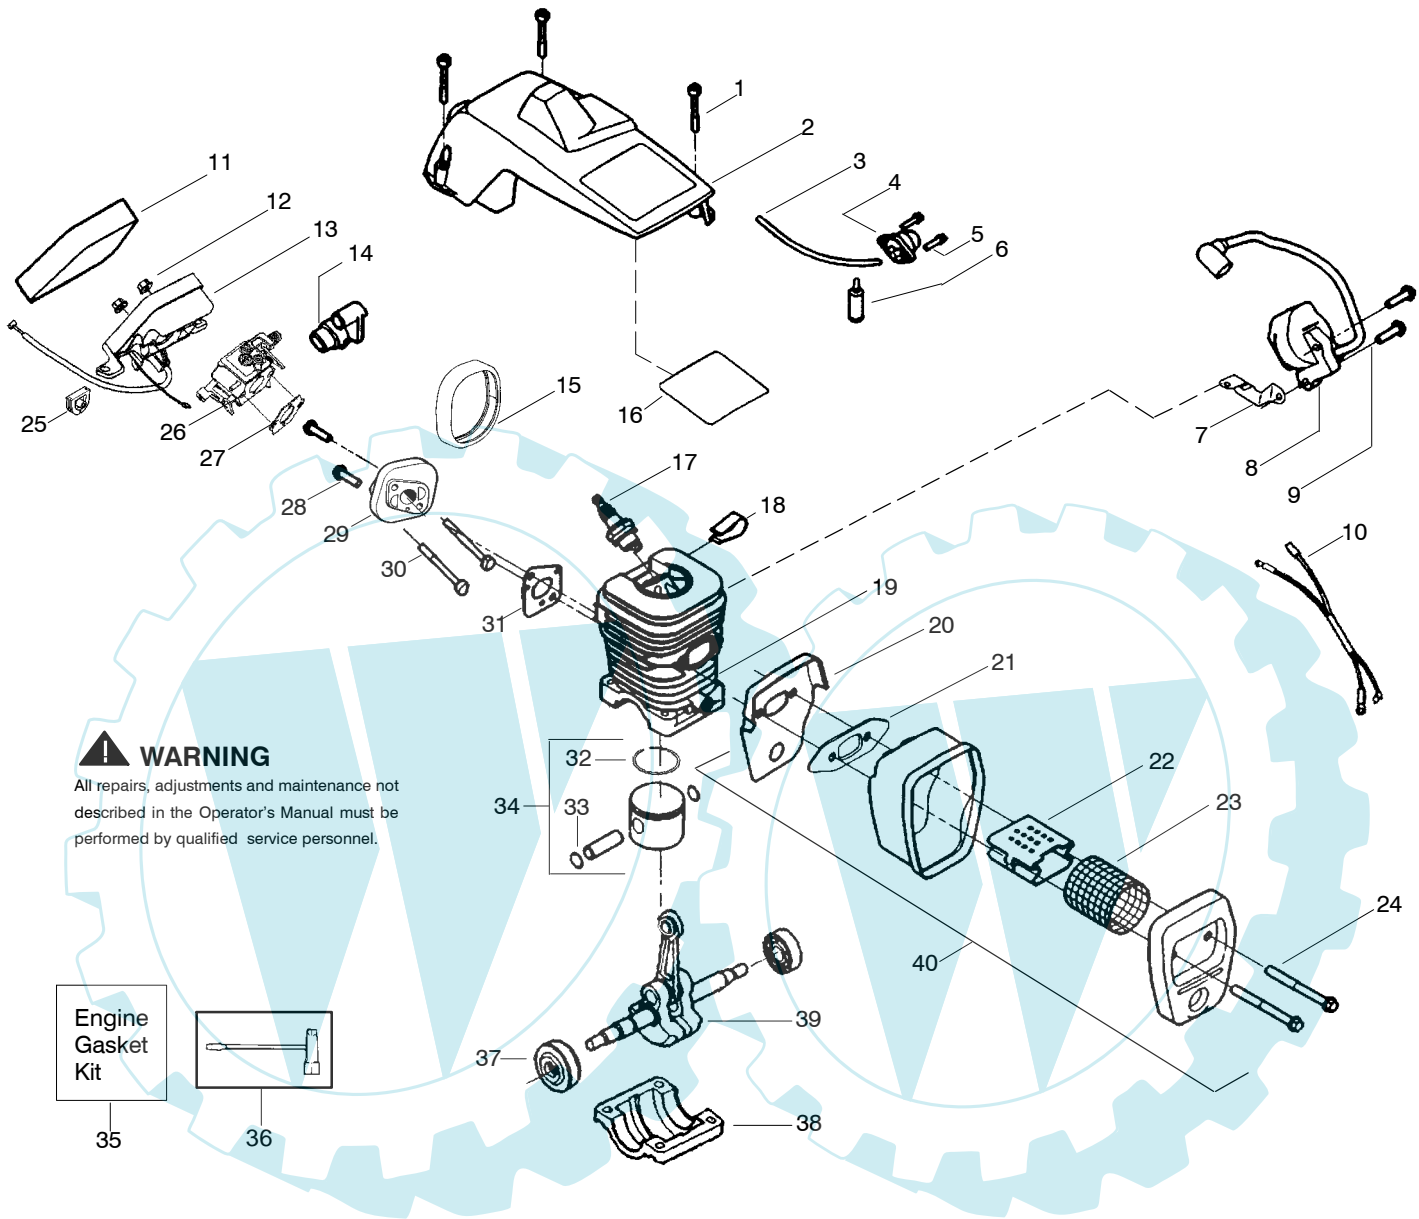

PARTS LIST NO. <b>530165089</b>		<b>McCULLOCH.® PARTS LIST</b>	CHAIN SAW MODEL(S) <b>MAC CAT 338</b>
DATE <b>1/07/05</b>	Replaces 530165089 - 08/27/04		<b>Note:</b> Illustration may differ from actual model due to design changes

↗ = NEW PART NUMBER FOR THIS IPL

★ = REFER TO THE SERVICE REFERENCE INDICATED FOR MORE INFORMATION. (LOCATED AT END OF IPL)

PARTS LIST NO. <b>530165089</b>		<b>McCULLOCH.® PARTS LIST</b>	CHAIN SAW MODEL(S) <b>MAC CAT 338</b>
DATE <b>1/07/05</b>	Replaces 530165089 - 08/27/04		NOTE: Illustration may differ from actual model due to design changes

✓ = NEW PART NUMBER FOR THIS IPL    ★ = REFER TO THE SERVICE REFERENCE INDICATED FOR MORE INFORMATION. (LOCATED AT END OF IPL)

PARTS LIST NO. <b>530165089</b>		<b>McCULLOCH.® PARTS LIST</b>	CHAIN SAW MODEL(S) <b>MAC CAT 338</b>
DATE <b>1/07/05</b>	Replaces 530165089 - 08/27/04		<b>Note:</b> Illustration may differ from actual model due to design changes