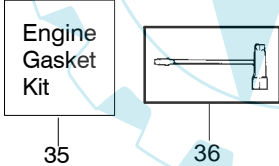

Ref.	Part No.	Description	Ref.	Part No.	Description	Ref.	Part No.	Description
1.	530016153	Screw	19.	530012550	Cylinder	35.	530069608	Kit-Engine Gasket (Incl. 21, 27 & 31)
2.	530055638	Assy-Cylinder Shield (includes # 16)	20.	530049870	Backplate-Muffler	36.	530031135	Bar Wrench
3.	530069247	Kit-Fuel Line (Small)	21.	530069608	Gasket-Muffler(kit)	37.	530056363	Assy-Seal & Bearing
4.	530071835	Kit-Air Purge (Incl. #5)	22.	530037813	Diffuser-Muffler	38.	530037935	Cap-Crankcase
5.	530015780	Screw	23.	530036103	Screen-Spark	39.	530047062	Assy-Crankshaft
6.	530095646	Assy-Fuel Pick-up	24.	530016132	Bolt-Muffler	40.	530047207	Assy-Muffler (Incl. 20-24)
7.	530047442	Strap-Ground	25.	530047631	Grommet-Throttle Cable			Not Shown
8.	530039198	Ignition Module	26.	---	Kit-Carburetor			---
9.	530015814	Screw		530071820	Zama (W-20)			Manuals
10.	530057475	Assy-Wire Harness		530071821	Walbro (WT-662)			(Scan)
11.	530037793	Foam-Air Filter	27.	530069608	Gasket-Carb. (kit)	✓	530165925	(Euro I)
12.	530016101	Nut	28.	530016386	Screw	✓	530165926	(Euro II)
13.	530057702	Assy-Air Box	29.	530049700	Carb. Adapter	✓	530165927	(Euro III)
14.	530035526	Grommet-Carb Adjust	30.	530016187	Screw	✓	530165928	(Euro IV)
15.	530054144	Seal-Carb Adapter	31.	530069608	Gasket-Adaptor(kit)	✓	530165929	(Euro V)
16.	530055698	Reflector-Heat	32.	530038729	Ring-Piston	✓	530165930	(Turkish)
17.	952030150	Spark Plug (RCJ-7Y)	33.	530015697	Retainer-Piston Pin	✓	530165931	(Russian)
18.	530016136	Clip-High Tension Lead	34.	530071408	Kit-Piston (Incl. 32 & 33)	✓	530165932	

✓ = NEW PART NUMBER FOR THIS IPL   ★ = REFER TO THE SERVICE REFERENCE INDICATED FOR MORE INFORMATION. (LOCATED AT END OF IPL)