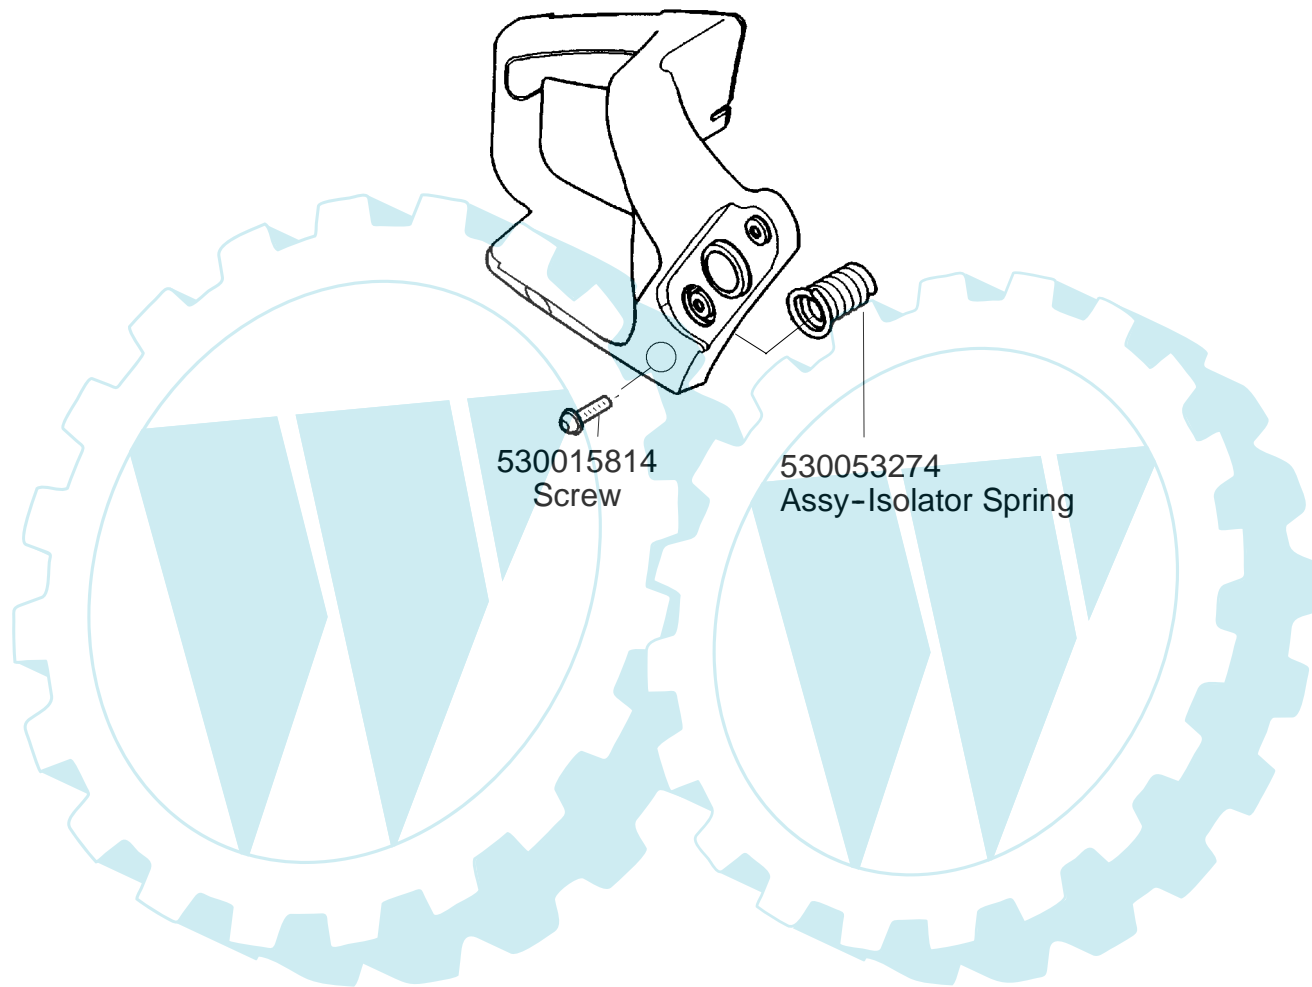

PARTS LIST NO. 530165089		McCULLOCH.® PARTS LIST	CHAIN SAW MODEL(S) MAC CAT 338	
DATE 1/07/05	Replaces 530165089 - 08/27/04		Note: Illustration may differ from actual model due to design changes	PAGE NO. 3

***** **Service Reference** *****

Note: Due to product improvements, your unit may have been built with or without the spring and screw shown below. If your unit does not have this spring and screw, no action is required. If your unit does have the spring and screw, please order the part numbers listed below.

✓ = NEW PART NUMBER FOR THIS IPL

★ = REFER TO THE SERVICE REFERENCE INDICATED FOR MORE INFORMATION. (LOCATED AT END OF IPL)